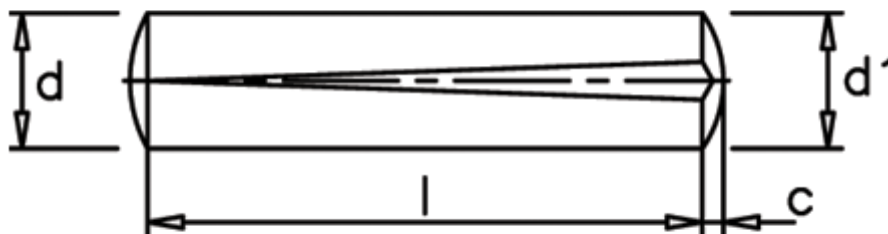

Data Sheet

Article number: 080122041

Description: KLEE Slotted pin S1 2x6
Stainless 1.4305

Measures

c	= 0,3
d	= 2.0
d1	= 2.15
Length	= 6